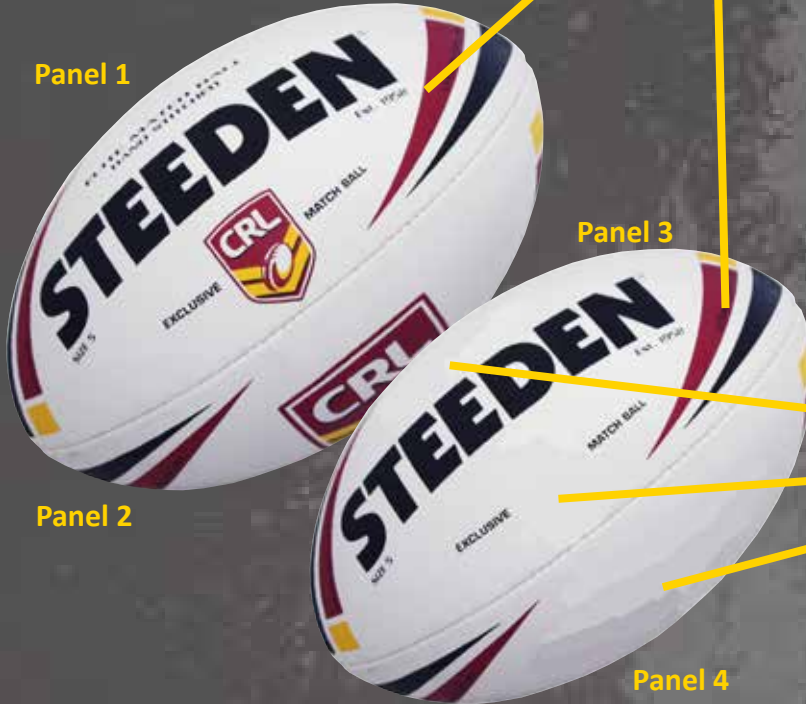

Panel 1

Panel 3

Panel 2

Panel 4

Your logo or
sponsor logo
here

ITEM	DETAILS	SIZE	MIN QTY
CRL ELITE	3 Ply hand-stitched match ball Mixed chemical composition for superior grip Exclusive CRL licensed match ball Match quality football	5	25
COUNTRY MATCH	3 Ply match ball Mixed chemical composition for superior grip Exclusive CRL licensed match ball Match quality ball	MOD, MINI	25
CRL TRAINER	3 Ply trainer Hard wearing compound for durability Exclusive CRL licensed trainer Training ball only, not for match use	5, MOD, MINI	25